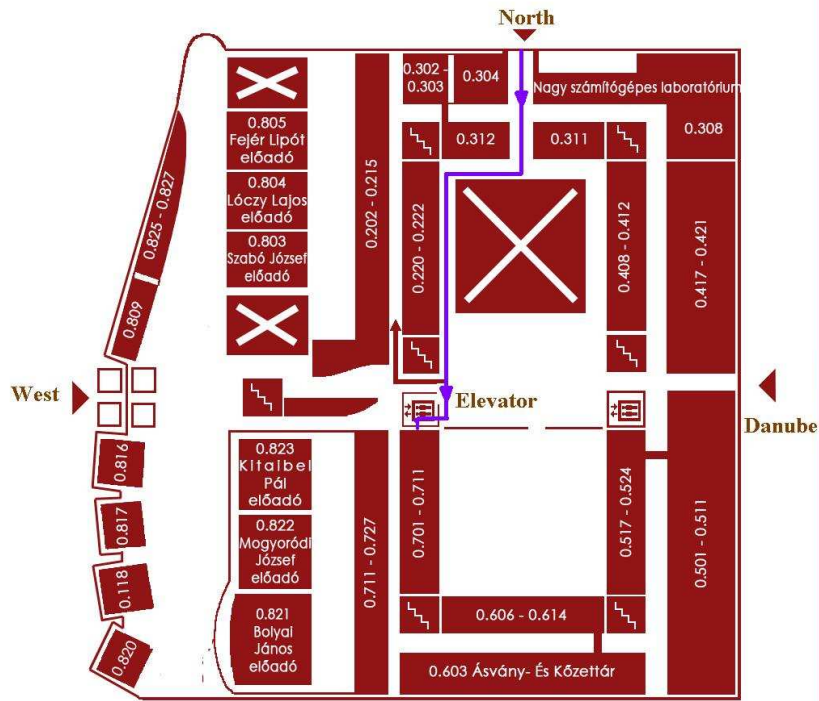

Campus map

Ground floor

4th floor

**ELTE, Faculty of Science, Institute of Mathematics, Southern Building, 4-710
How to get there?**